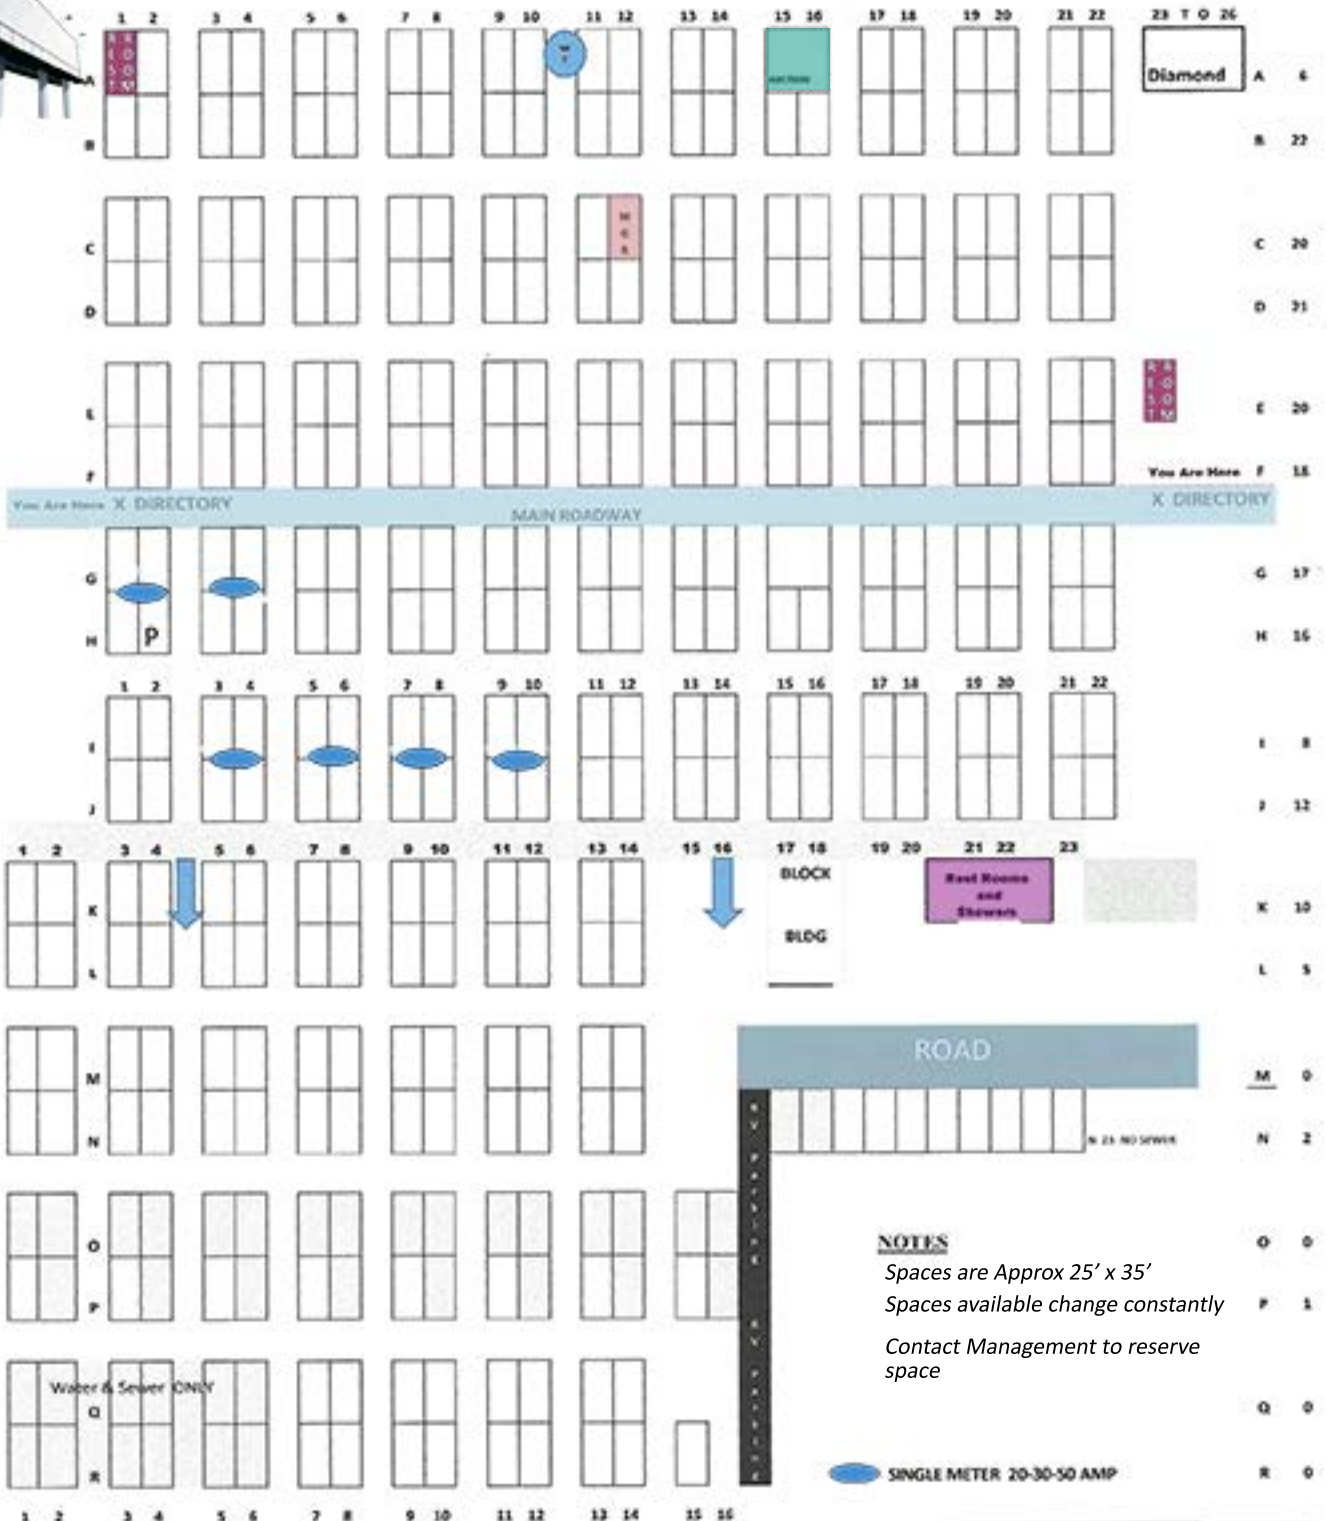

TO LOS ANGELES

TO PHOENIX

KUEHN ROAD

KUEHN ROAD

You Are Here X DIRECTORY

MAIN ROADWAY

X DIRECTORY

ROAD

NOTES

Spaces are Approx 25' x 35'
 Spaces available change constantly
 Contact Management to reserve space

SINGLE METER 20-30-50 AMP

ONCE A MILITARY AIRFRAME RUNWAY